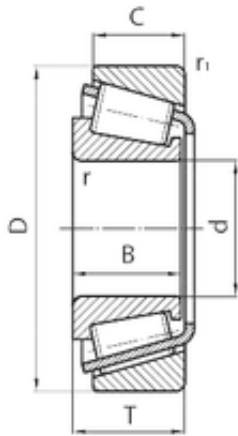

PRECISION BEARING CORP

good price timken taper roller bearing
KJLM104948/NP658549

Bearing No. KJLM104948/NP658549

| | |
|----------------|---------------|
| Size | 50x82x24.5 mm |
| Bore Diameter | 50 mm |
| Outer Diameter | 82 mm |
| Width | 24,5 mm |
| d | 50 mm |
| D | 82 mm |
| T | 24,5 mm |
| B | 21,5 mm |
| C | 20 mm |

KJLM104948/NP658549 Bearing 2D drawings and 3D CAD models