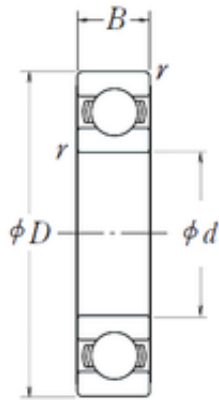

PRECISION BEARING CORP

12 mm x 28 mm x 8 mm NSK
6001L11-H-20DDU deep groove ball bearings

Bearing No. 6001L11-H-20DDU

| | |
|-------------------------------|------------|
| Size | 12x28x8 mm |
| Bore Diameter | 12 mm |
| Outer Diameter | 28 mm |
| Width | 8 mm |
| d | 12 mm |
| D | 28 mm |
| B | 8 mm |
| C | 8 mm |
| r min. | 0,3 mm |
| Basic dynamic load rating (C) | 4 350 kN |

6001L11-H-20DDU Bearing 2D drawings and 3D CAD models